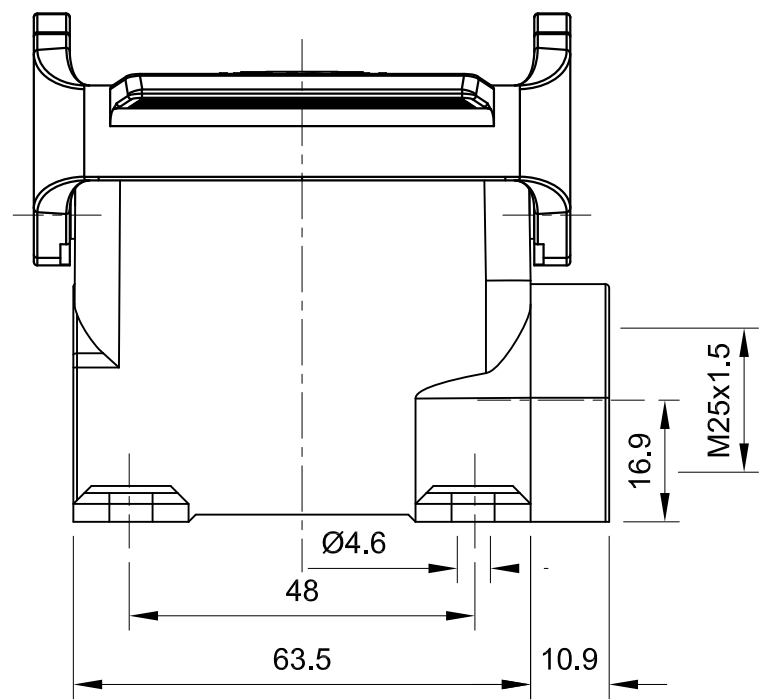

B

B

C

C

D

D

 InKonn (Suzhou) Electric Technology Co., Ltd.	 All Dimensions in mm Original Size DIN A4	Date 2021-05-10	Drawing No. TC8898328	Rev. A00	Scale 1:1
	Part No. 10 01 010 0612	Created by Shuxu Huang	Checked by Yiyi Luo	Page 1/1	
Type Name HA10-SM-SL-M25					

1

2

3

4

5

6