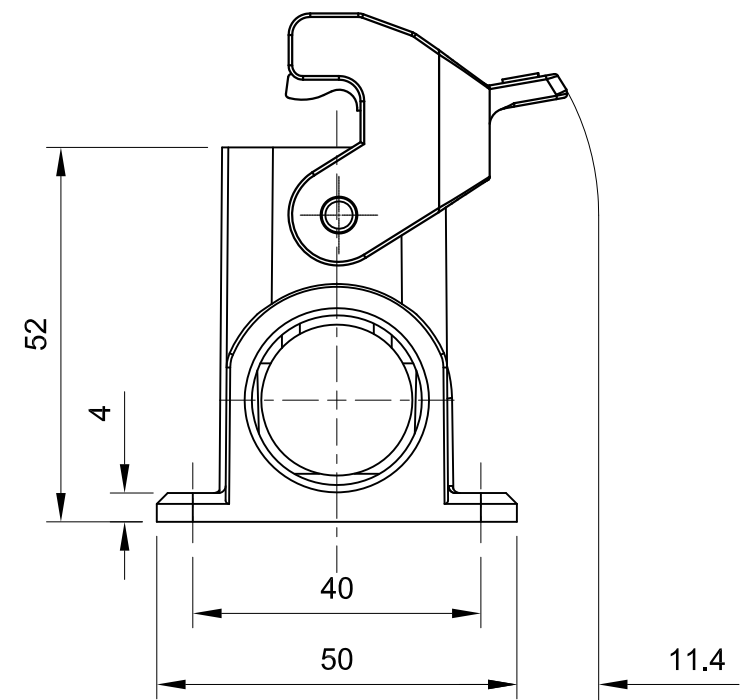

B

B

C

C

D

D

 InKonn (Suzhou) Electric Technology Co., Ltd.	 All Dimensions in mm Original Size DIN A4	Date 2021-05-10	Drawing No. TC8898328	Rev. A00	Scale 1:1
	Part No. 10 01 010 0612	Created by Shuxu Huang	Checked by Yiyi Luo	Page 1/1	
Type Name HA10-SM-SL-M25					